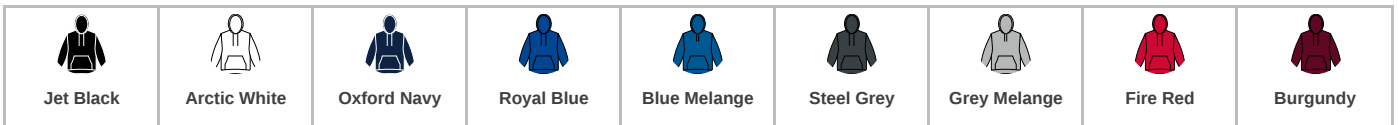

JustHoods
AWDis

JH006 Just Hoods

AWDis Sports Polyester Hoodie

Sizes: **S - 3XL**
Material: **100% polyester.**
Weight: **200 gsm**

Features

- Brushed back fleece.
- Drop shoulder style.
- Three panel double fabric hood.
- Self colour round drawcord with metal tips.
- Front pouch pocket.
- Self fabric cuffs and hem.
- Twin needle stitching.
- Tear out label.